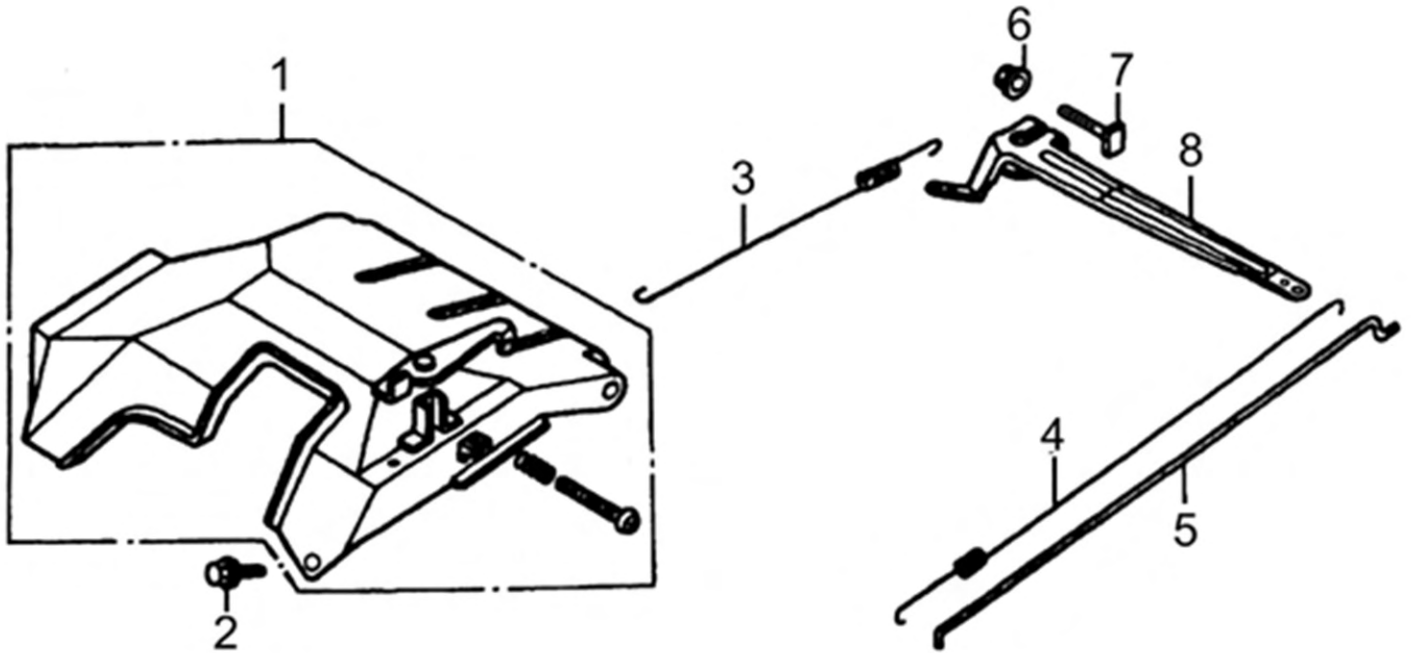

Flywheel and Ignition

ITEM	PART NO.	QTY.	DESCRIPTION
1	0G84420150	1	COIL ASSY., IGNITION
2	0G84420267	1	GROMMET, CORD
3	0G84420268	2	BOLT, FLANGE, M6X25
4	0H98380104	1	FLYWHEEL, (ELECT. START) COMP.
5	0G84420147	1	FAN, COOLING
6	0G84420148	1	PULLEY, STARTER
7	0G84420149	1	NUT SPECIAL, 16MM

420cc ENGINE

Air Cleaner and Carburetor

ITEM	PART NO.	QTY.	DESCRIPTION
1	0G84420144	1	GASKET, INSULATOR
2	0J25910112	1	SPACER, CARBURETOR
3	0G9916	1	GASKET, CARB. TO SPACER
4	0H9838E110	1	CARBURETOR ASSY
5	0K65110119	1	HOSE, FUEL
6	0K65110118	1	FILTER, FUEL(IN-LINE)
7	0H9838C110	2	CLAMP, HOSE
8	0G84420156	1	GASKET, CARB. TO AIR CLEANER
9	0G8442C111	1	AIR CLEANER
NOT SHOWN	0G84420151	1	ELEMENT, AIR FILTER

Control System

ITEM	PART NO.	QTY.	DESCRIPTION
1	0G8442G111	1	CONTROL ASSY.
2	0G84420194	2	NUT, FLANGE M6
3	0J00620122	1	SPRING, CABLE RETURN
4	0J39430132	1	SPRING, THROTTLE RETURN
5	0J39430133	1	ROD, GOVERNOR
6	0G84420272	1	NUT, FLANGE M6
7	0G84420197	1	BOLT, QUADRATE HEAD
8	0G84420198	1	ARM, GOVERNOR

Exhaust Manifold

ITEM	PART NO.	QTY.	DESCRIPTION
1	0J4535A	1	MANIFOLD, EXH. PIPE
2	0J35220161	5	NUT, HEX., M8
3	0G9028	1	GASKET, MUFFLER

Starter Motor

ITEM	PART NO.	QTY.	DESCRIPTION
1	0H9838E111	1	MOTOR ASSY., STARTER
2	0H98380103	2	BOLT, FLANGE,
3	0H98380101	1	MOTOR, STARTER
4	0H98380102	1	CONTACTOR ASSY
5	0J4968	2	BOLT, FLANGE,